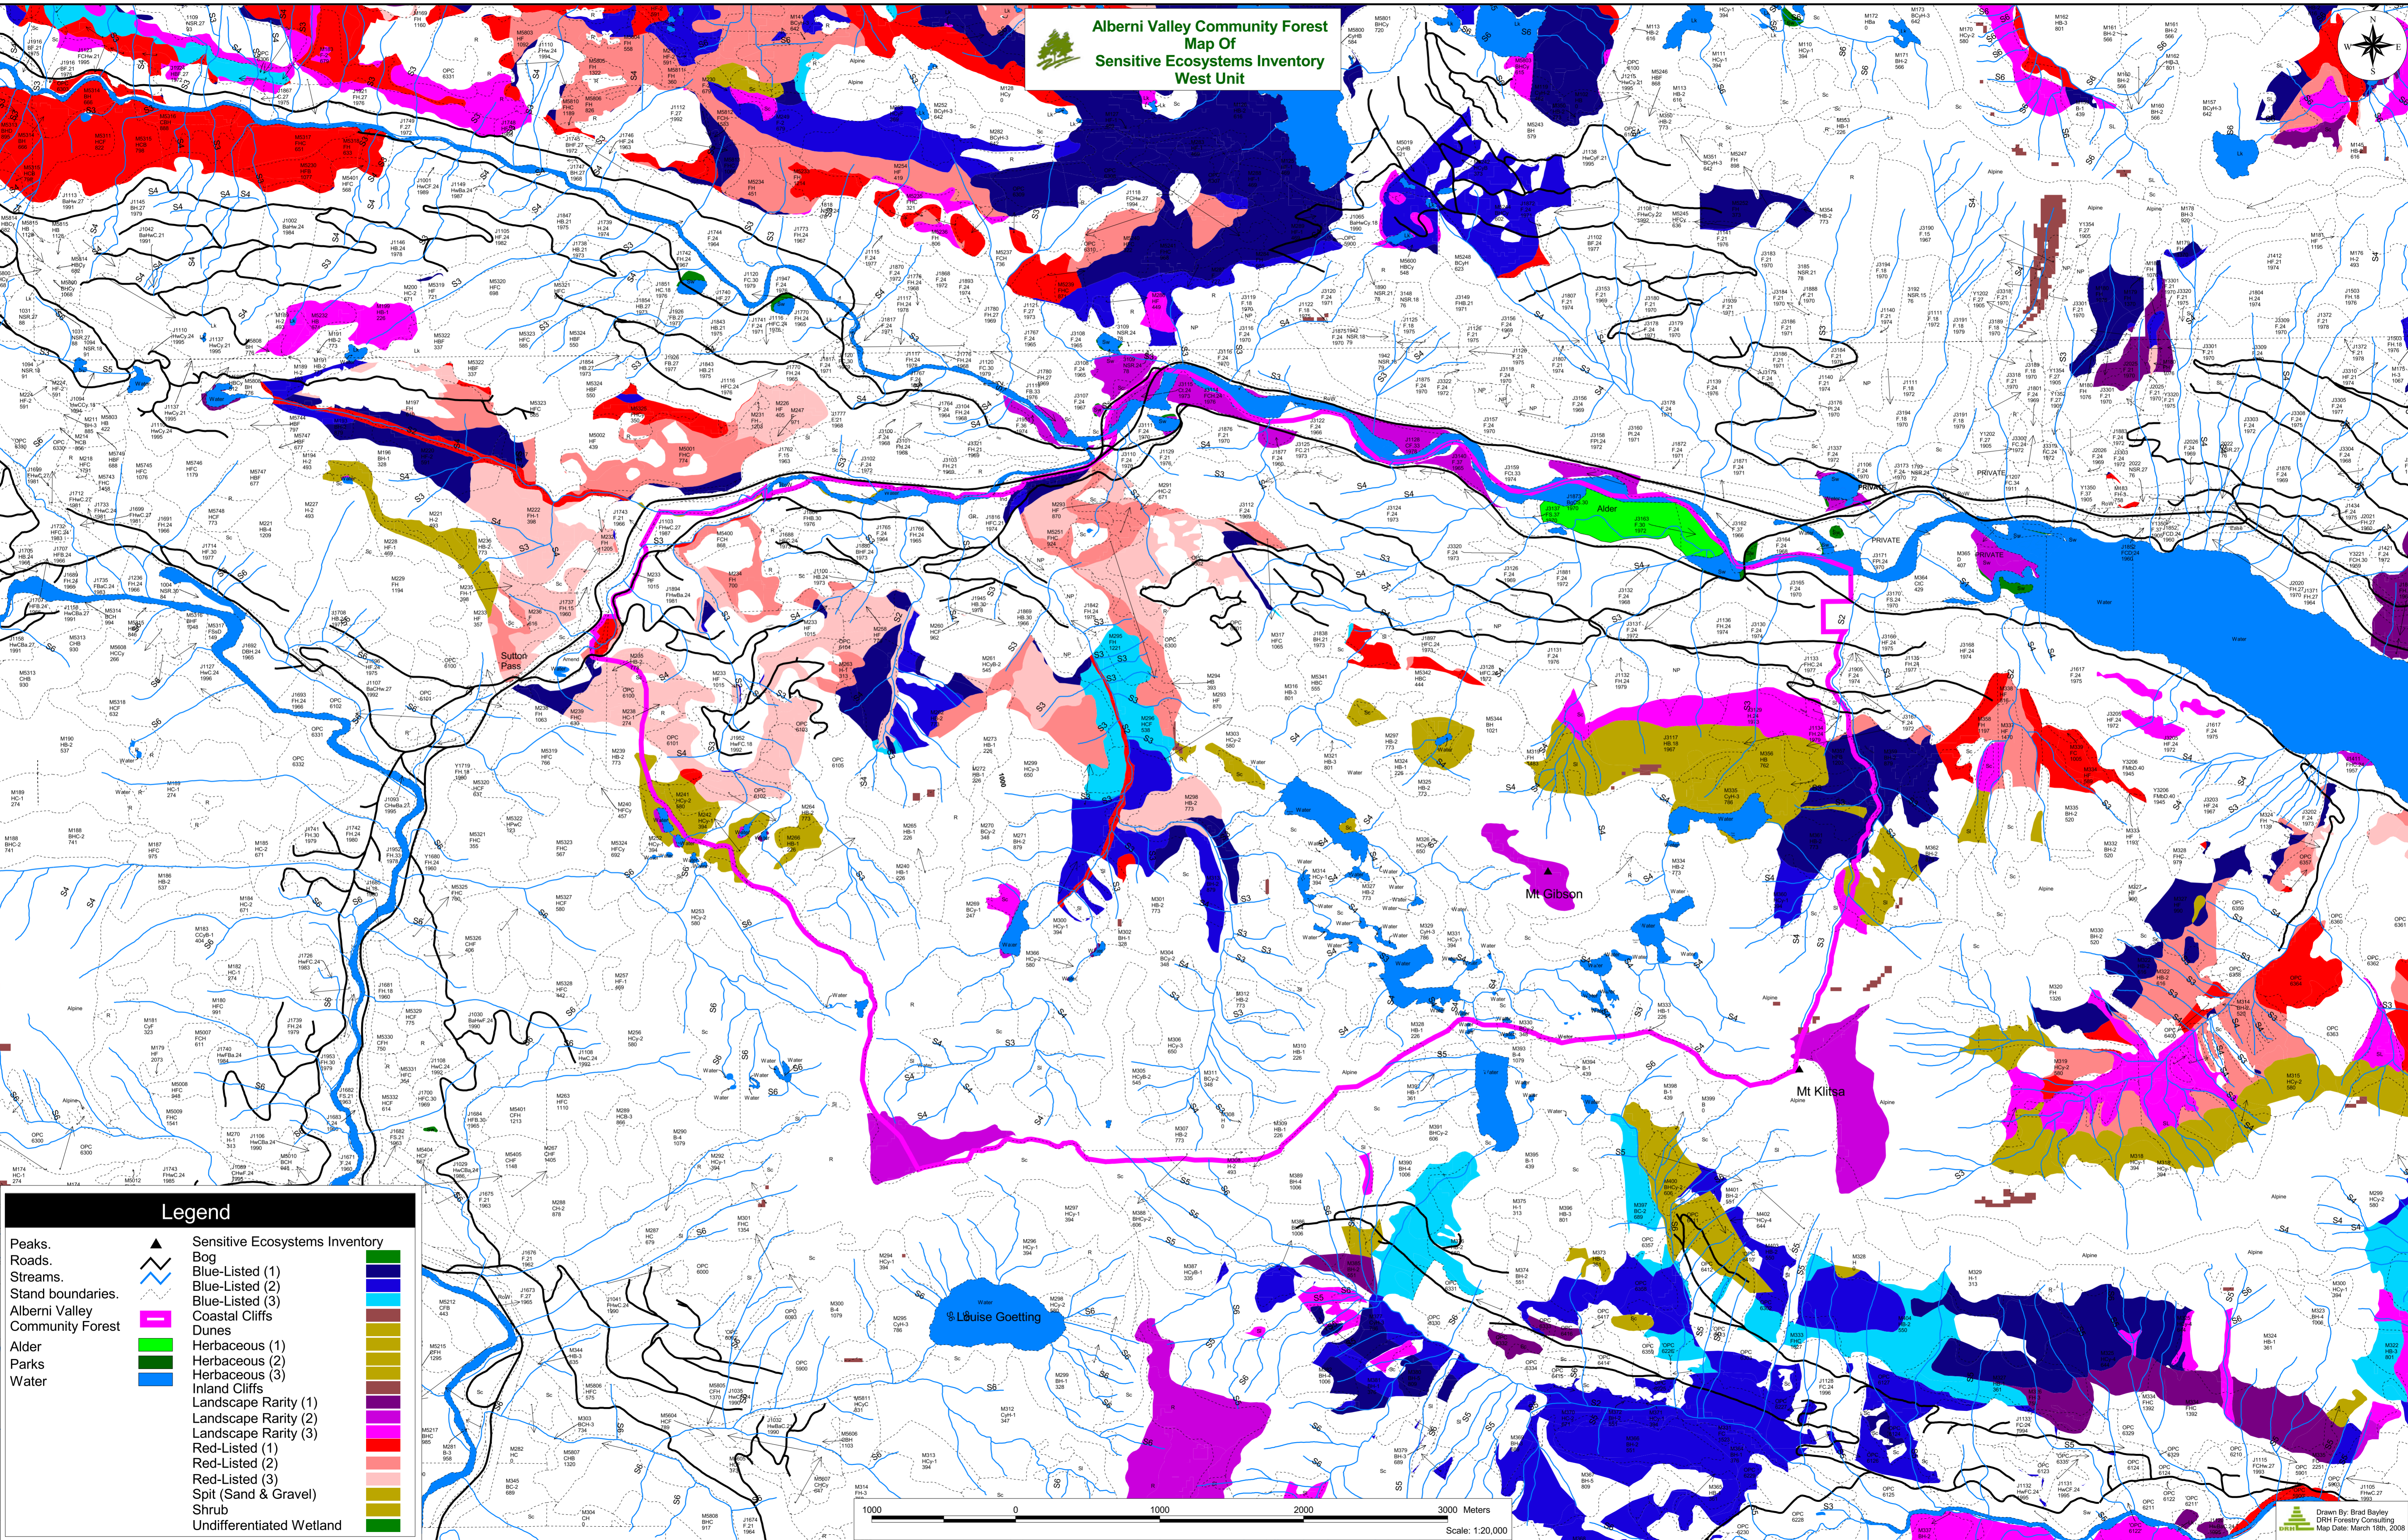

Alberni Valley Community Forest Map Of Sensitive Ecosystems Inventory West Unit

Legend

▲ Peaks	▲ Sensitive Ecosystems Inventory
— Roads	■ Bog
~ Streams	■ Blue-Listed (1)
— Stand boundaries	■ Blue-Listed (2)
— Alberni Valley Community Forest	■ Blue-Listed (3)
■ Alder	■ Coastal Cliffs
■ Parks	■ Dunes
■ Water	■ Herbaceous (1)
	■ Herbaceous (2)
	■ Herbaceous (3)
	■ Inland Cliffs
	■ Landscape Rarity (1)
	■ Landscape Rarity (2)
	■ Landscape Rarity (3)
	■ Red-Listed (1)
	■ Red-Listed (2)
	■ Red-Listed (3)
	■ Spit (Sand & Gravel)
	■ Shrub
	■ Undifferentiated Wetland