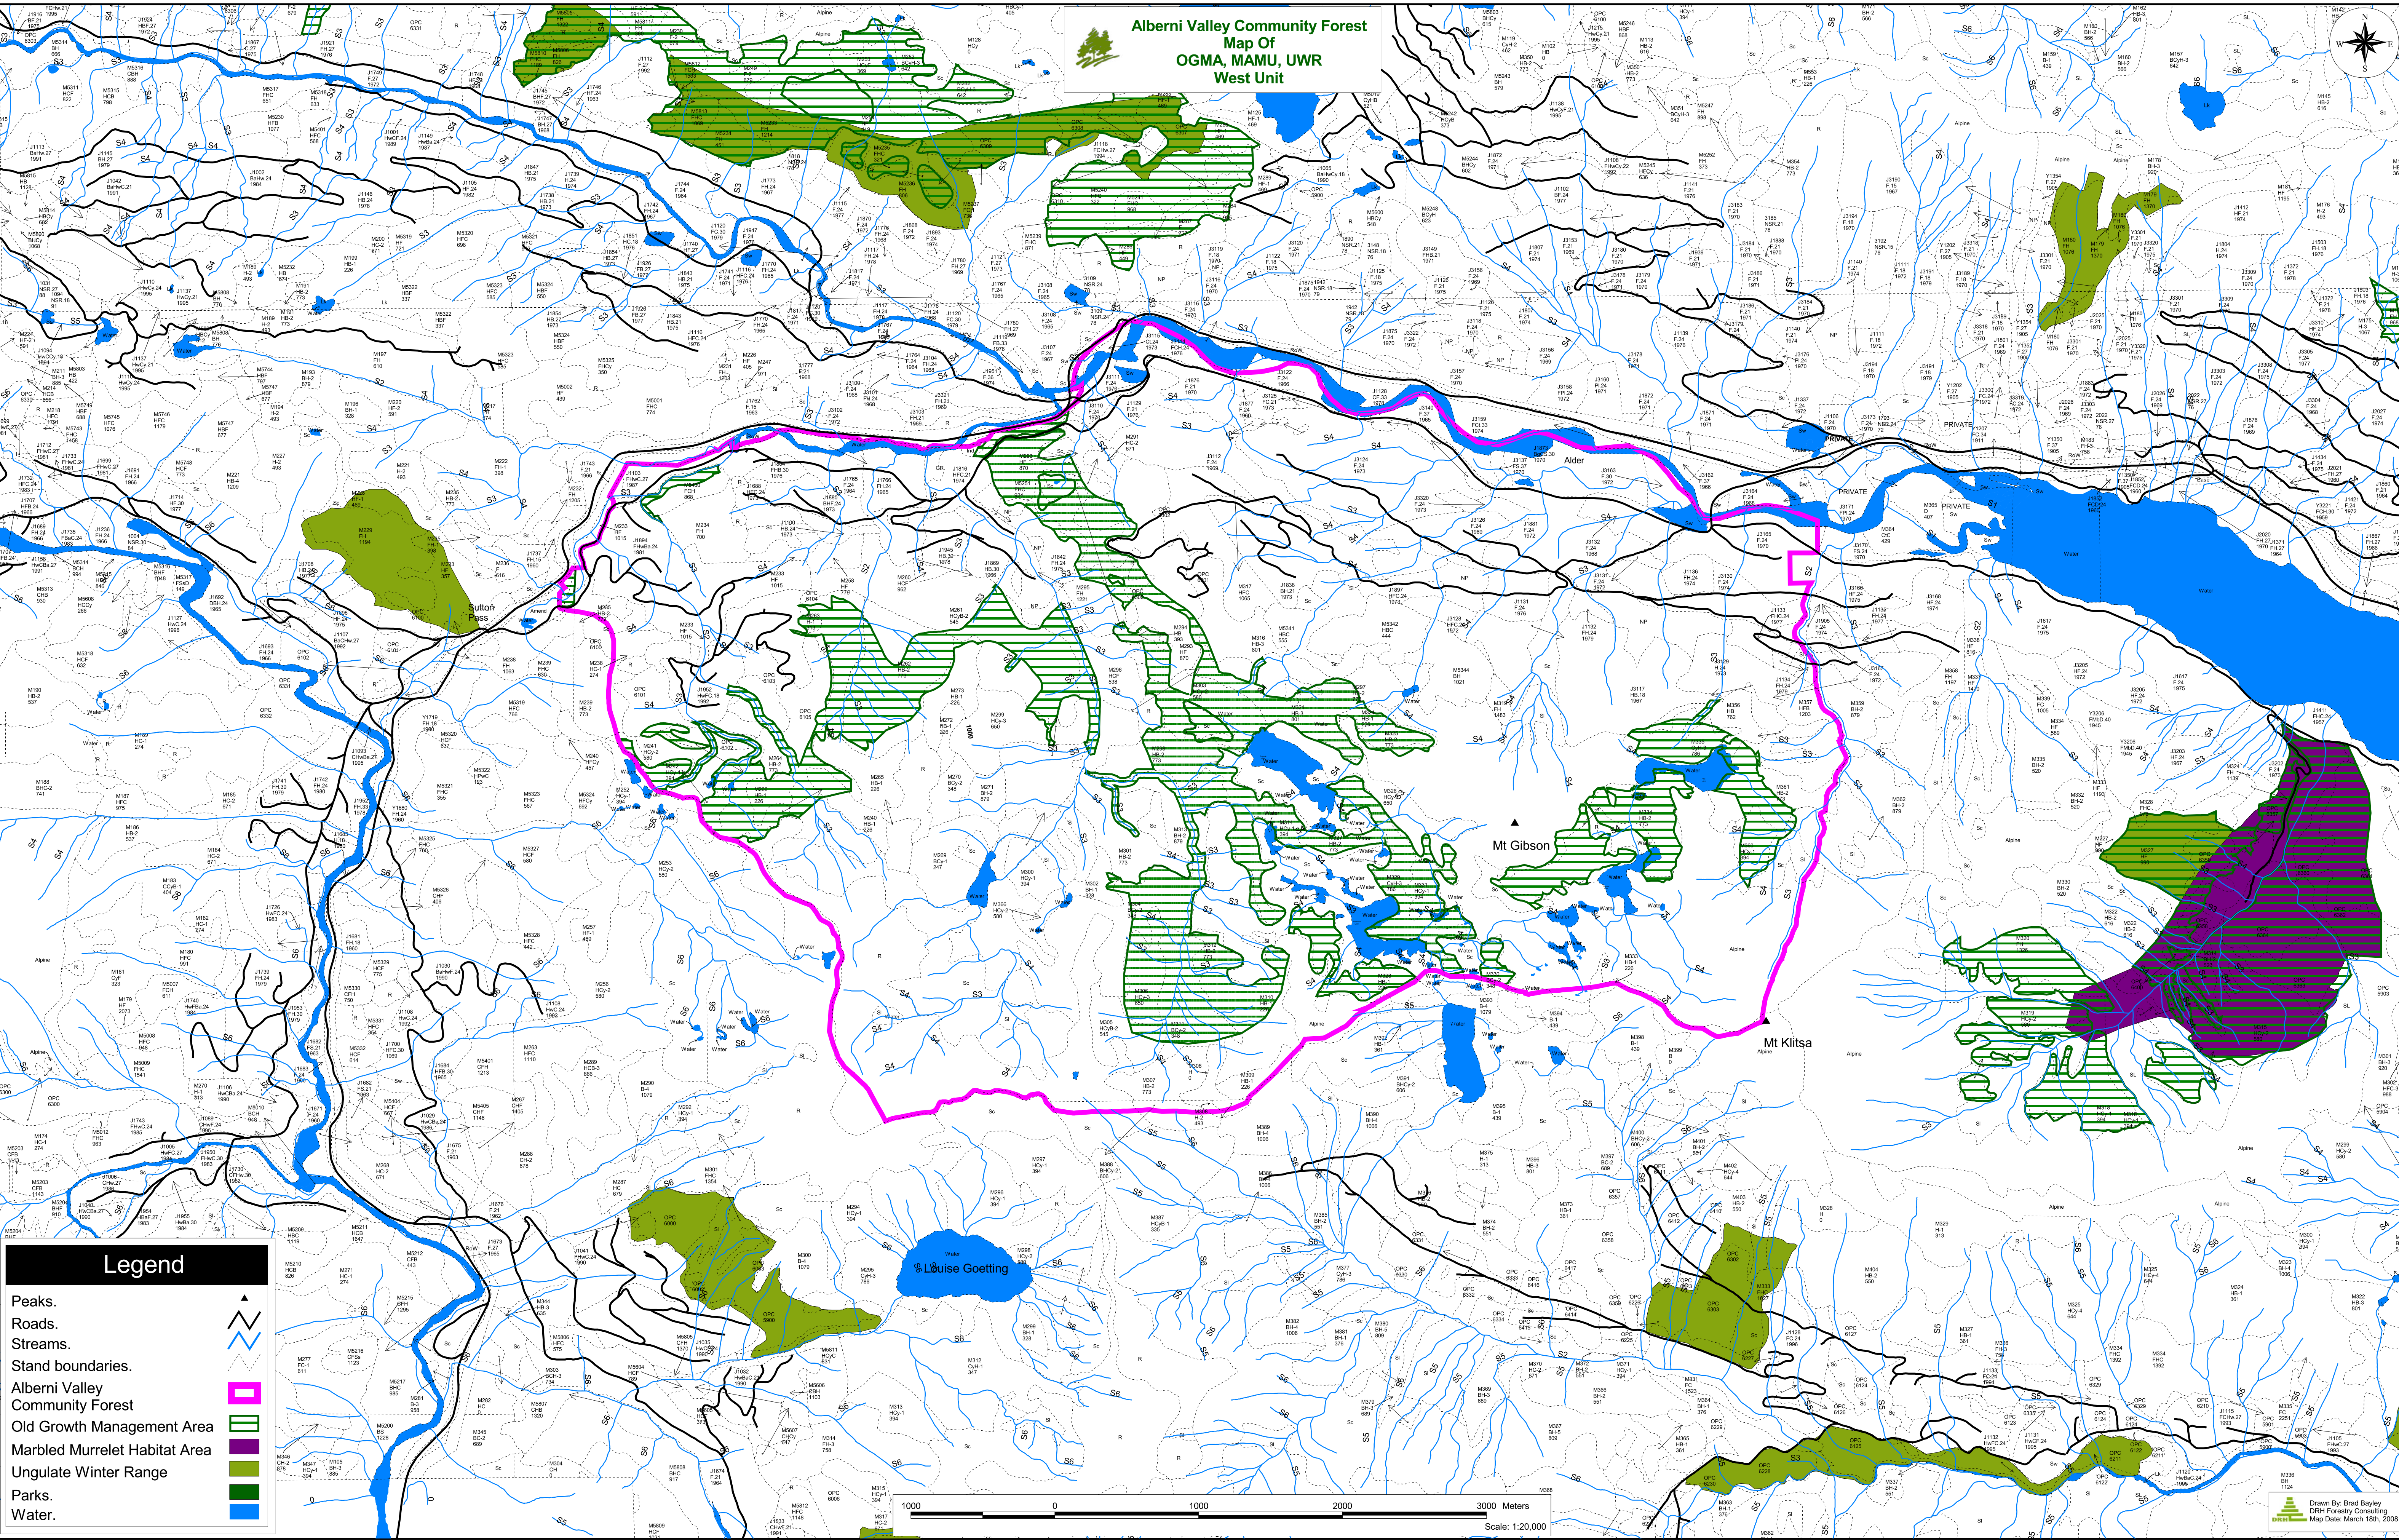

Alberni Valley Community Forest
Map Of
OGMA, MAMU, UWR
West Unit

Legend

- Peaks.
- Roads.
- Streams.
- Stand boundaries.
- Alberni Valley Community Forest
- Old Growth Management Area
- Marbled Murrelet Habitat Area
- Ungulate Winter Range
- Parks.
- Water.