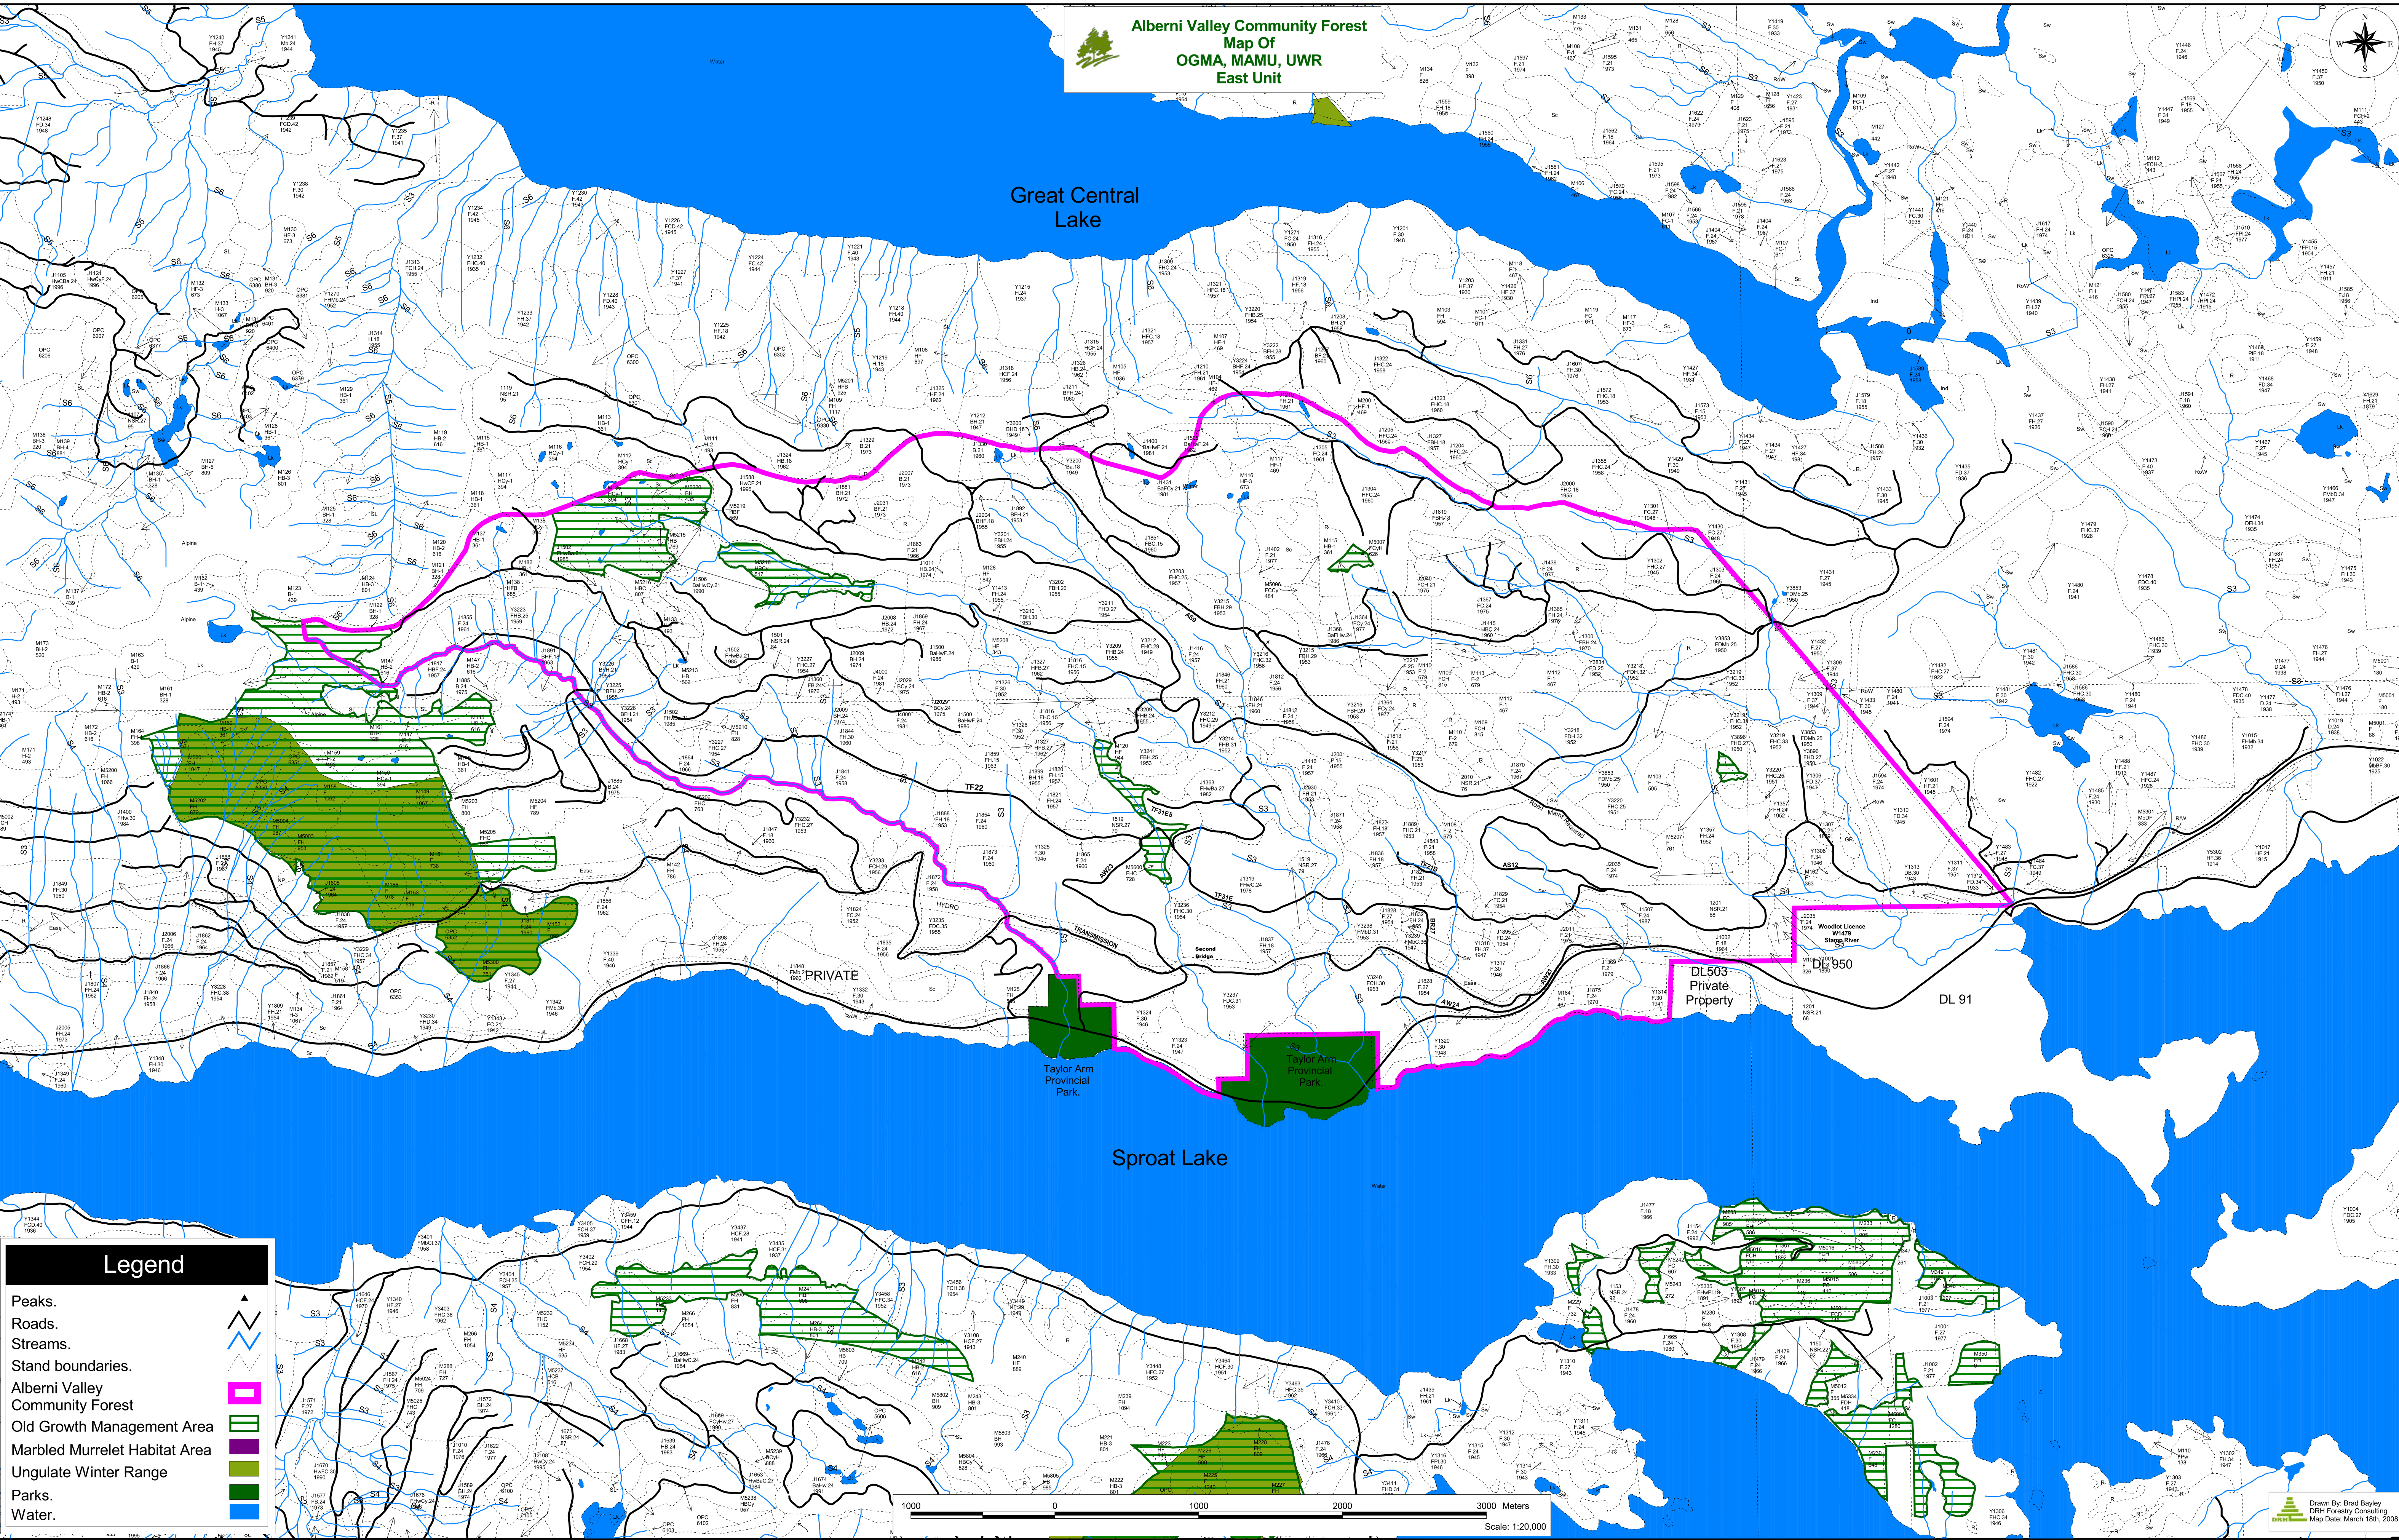

Alberni Valley Community Forest  
Map Of  
OGMA, MAMU, UWR  
East Unit

**Legend**

- Peaks.
- Roads.
- Streams.
- Stand boundaries.
- Alberni Valley Community Forest
- Old Growth Management Area
- Marbled Murrelet Habitat Area
- Ungulate Winter Range
- Parks.
- Water.